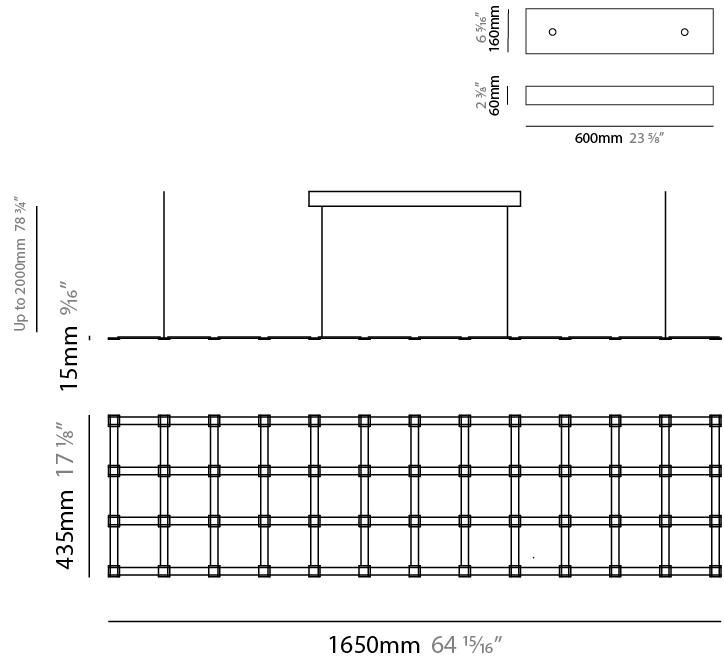

PROJECT	
TYPE	
SPECIFIER	
QUANTITY	
DATE	

GRID SUSPENSION

D101705-

base number	LED	Color	Finish
	Dimming	Temperature	Options

1. To build a product code in our configurator select the specify button on the base model # product page
2. To build a manual product code on this datasheet choose from the options listed below in blue font and add the suffix to the base model #

GENERAL

Series: Grid
Brand: Quasar
Division: Design
Mounting Type: Suspension
Mounting Location: Ceiling
Subcategory: Ambient

PHYSICAL

Shape: Rectangle
Length (mm): 1650
Length (in): 64 ¹⁵/₁₆
Width (mm): 435
Width (in): 17 ¹/₈
Height (mm): 15
Height (in): 9/16
Max. Overall Height (mm): 2015
Max. Overall Height (in): 79 ⁷/₁₆
Light Distribution: Omnidirectional
Weight (kg): 4
Weight (lbs): 8.82
Fixture Finish: NIC / BRA / BBR
Fixture Material: Metal
Cable Details: 2000mm Cable
Upon Request: Custom Sizes

ELECTRICAL

Lamp Type: LED
Input Wattage (W): 62.4
Dimming: Non-Dimming / Phase Dimming (120vac Only)
Driver Included: Yes
Driver Location: Integrated
Driver Type: Constant Voltage - 120/277Vac
Driver Class: Class 2
Input Voltage (V): 120 - 277
Output Voltage (V): 12

LED

Number of LEDs: 52
Color Temperature (°K): 2400 / 2800
Max. Delivered Lumen (lm): 3120 (2800K)
CRI: >90 CRI
Lamp Life (hrs): 50000

OPTICAL

RATINGS AND CERTIFICATIONS

Certified By: Certified for North American Standards
IP rating: IP20