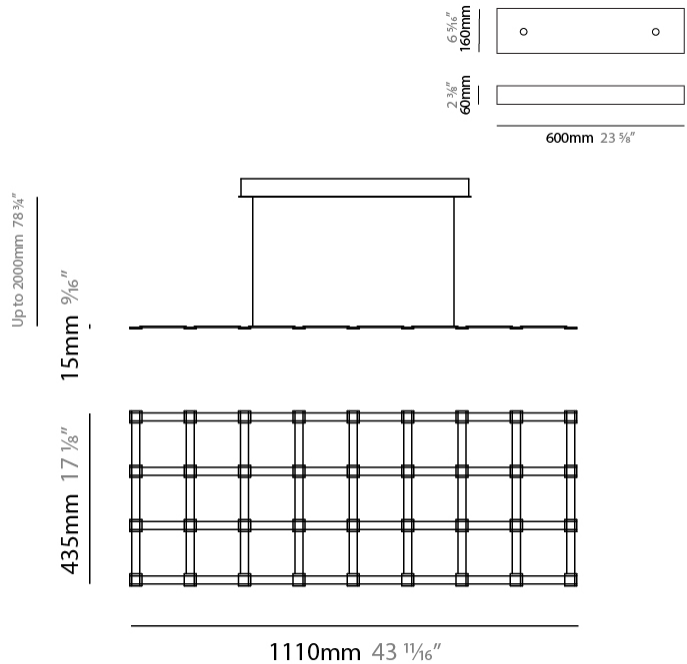

GRID SUSPENSION

D101664-

base number   LED   Color   Finish
Dimming   Temperature   Options

1. To build a product code in our configurator select the specify button on the base model # product page
2. To build a manual product code on this datasheet choose from the options listed below in blue font and add the suffix to the base model #

GENERAL

Series: Grid
Brand: Quasar
Division: Design
Mounting Type: Suspension
Mounting Location: Ceiling
Subcategory: Ambient

PHYSICAL

Shape: Rectangle
Length (mm): 1110
Length (in): 43 ¹¹/₁₆"
Width (mm): 435
Width (in): 17 ¹/₈"
Height (mm): 15
Height (in): 9/16"
Max. Overall Height (mm): 2015
Max. Overall Height (in): 79 ⁷/₁₆"
Light Distribution: Direct / Indirect
Weight (kg): 4
Weight (lbs): 8.82
[Fixture Finish: NIC / BRA / BBR](#)
Fixture Material: Metal
Cable Details: 2000mm Cable
Upon Request: Custom Sizes

ELECTRICAL

Lamp Type: LED
Input Wattage (W): 43.2
[Dimming: Non-Dimming / Phase Dimming (120vac Only)](#)
Driver Included: Yes
Driver Location: Integrated
Driver Type: Constant Voltage - 120/277Vac
Driver Class: Class 2
Input Voltage (V): 120 - 277
Output Voltage (V): 12
Upon Request: (Not included - see components) Integral: 0-10Vdc dimming

LED

Number of LEDs: 36
[Color Temperature (°K): 2400 / 2800](#)
Max. Delivered Lumen (lm): 2160 (2600K)
CRI: >90 CRI
Lamp Life (hrs): 50000

OPTICAL

RATINGS AND CERTIFICATIONS

Certified By: Certified for North American Standards
IP rating: IP20